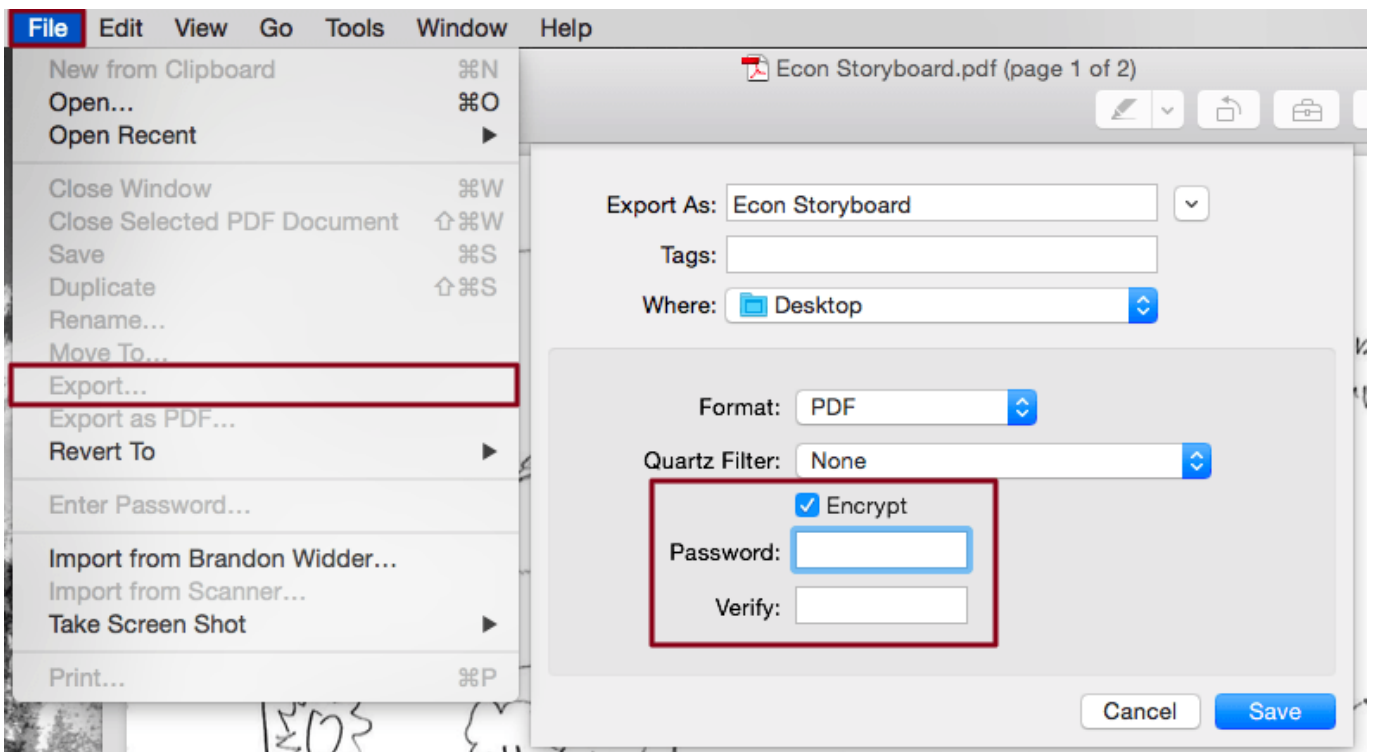

[Enter Password For The Encrypted File Setup Media Entertainment Collection 2007 Activation](#)

[Enter Password For The Encrypted File Setup Media Entertainment Collection 2007 Activation](#)

DOWNLOAD

DOWNLOAD